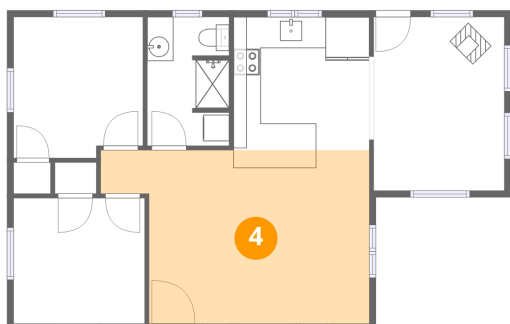

2 Floor 1 - Bath

Dimensions: 6'3" x 9'10"
Area: 61 sq. ft
Counted as living area: Yes

Heated: Yes
Finished: Yes
Enclosed: Yes
Contiguous: Yes
Permitted: Yes
Wet space: Yes
Addition: No
Conversion: No

236 Wiscasset Road, Highland Lakes, Sussex County, New Jersey, United States, 07422

3 Floor 1 - Bedroom

Dimensions: 10'0" x 9'7"
Area: 95 sq. ft
Counted as living area: Yes

Heated: Yes
Finished: Yes
Enclosed: Yes
Contiguous: Yes
Permitted: Yes
Wet space: No
Addition: No
Conversion: No

4 Floor 1 - Living Room

Dimensions: 20'6" x 13'3"
Area: 271 sq. ft
Counted as living area: Yes

Heated: Yes
Finished: Yes
Enclosed: Yes
Contiguous: Yes
Permitted: Yes
Wet space: No
Addition: No
Conversion: No

5 Floor 1 - Primary Bedroom