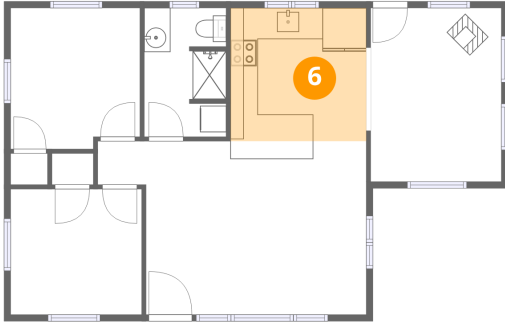

3 Floor 1 - Bedroom

Dimensions: 10'0" x 9'7"
Area: 95 sq. ft
Counted as living area: Yes

Heated: Yes
Finished: Yes
Enclosed: Yes
Contiguous: Yes
Permitted: Yes
Wet space: No
Addition: No
Conversion: No

4 Floor 1 - Living Room

Dimensions: 20'6" x 13'3"
Area: 271 sq. ft
Counted as living area: Yes

Heated: Yes
Finished: Yes
Enclosed: Yes
Contiguous: Yes
Permitted: Yes
Wet space: No
Addition: No
Conversion: No

5 Floor 1 - Primary Bedroom

Dimensions: 9'10" x 10'9"
Area: 106 sq. ft
Counted as living area: Yes

Heated: Yes
Finished: Yes
Enclosed: Yes
Contiguous: Yes
Permitted: Yes
Wet space: No
Addition: No
Conversion: No

Home data report

236 Wiscasset Road, Highland Lakes, Sussex County, New Jersey, United States, 07422

6 Floor 1 - Kitchen

Dimensions: 10'4" x 10'2"
Area: 105 sq. ft
Counted as living area: Yes

Heated: Yes
Finished: Yes
Enclosed: Yes
Contiguous: Yes
Permitted: Yes
Wet space: No
Addition: No
Conversion: No