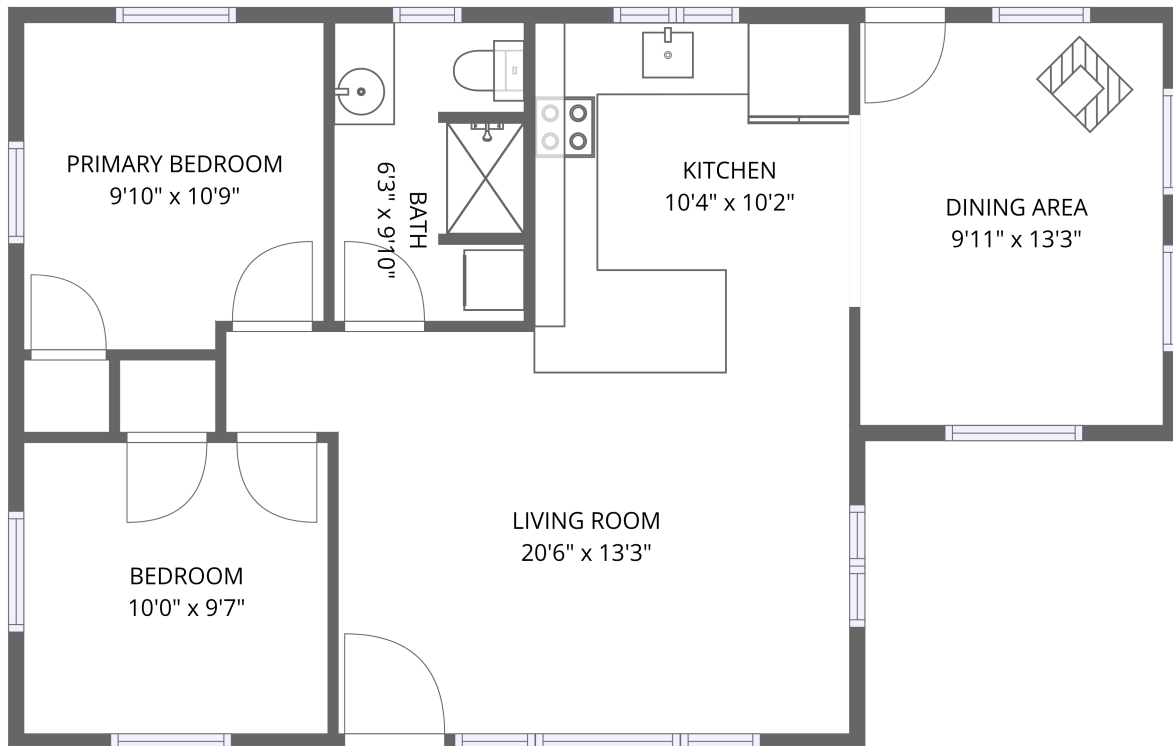

Home data report

236 Wiscasset Road, Highland Lakes, Sussex County, New Jersey, United States, 07422

1st floor

Total Area: 771 sq. ft

1st Floor: 771 sq. ft

Excluded: Walls: 62 sq. ft

Property summary

1 Floors

2 Bedrooms

1 Bathrooms