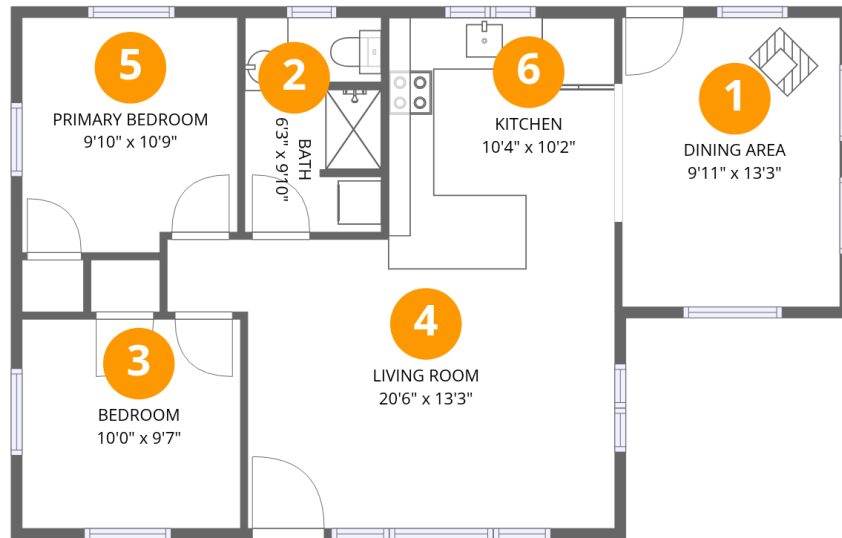

 **2** Bedrooms

 **1** Bathrooms

Home data report

236 Wiscasset Road, Highland Lakes, Sussex County, New Jersey, United States, 07422

Room dimensions

Floor 1

Total:771sqft Excluded: 0sqft

#		Dimensions	sqft	Counted as living area
1	Dining Area	9'11" x 13'3"	131 sq. ft	Yes
2	Bath	6'3" x 9'10"	61 sq. ft	Yes
3	Bedroom	10'0" x 9'7"	95 sq. ft	Yes
4	Living Room	20'6" x 13'3"	271 sq. ft	Yes
5	Primary Bedroom	9'10" x 10'9"	106 sq. ft	Yes
6	Kitchen	10'4" x 10'2"	105 sq. ft	Yes

2 Floor 1 - Bath

Dimensions: 6'3" x 9'10"
Area: 61 sq. ft
Counted as living area: Yes

Heated: Yes
Finished: Yes
Enclosed: Yes
Contiguous: Yes
Permitted: Yes
Wet space: Yes
Addition: No
Conversion: No

236 Wiscasset Road, Highland Lakes, Sussex County, New Jersey, United States, 07422

Dimensions: 20'6" x 13'3"
Area: 271 sq. ft
Counted as living area: Yes

Heated: Yes
Finished: Yes
Enclosed: Yes
Contiguous: Yes
Permitted: Yes
Wet space: No
Addition: No
Conversion: No

5 Floor 1 - Primary Bedroom

6 Floor 1 - Kitchen

Dimensions: 10'4" x 10'2"
Area: 105 sq. ft
Counted as living area: Yes

Heated: Yes
Finished: Yes
Enclosed: Yes
Contiguous: Yes
Permitted: Yes
Wet space: No
Addition: No
Conversion: No