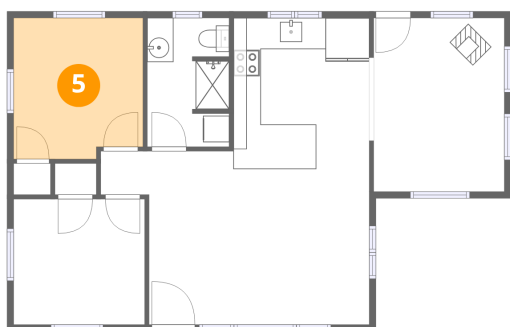

3 Floor 1 - Bedroom

Dimensions: 10'0" x 9'7"
Area: 95 sq. ft
Counted as living area: Yes

Heated: Yes
Finished: Yes
Enclosed: Yes
Contiguous: Yes
Permitted: Yes
Wet space: No
Addition: No
Conversion: No

4 Floor 1 - Living Room

Dimensions: 20'6" x 13'3"
Area: 271 sq. ft
Counted as living area: Yes

Heated: Yes
Finished: Yes
Enclosed: Yes
Contiguous: Yes
Permitted: Yes
Wet space: No
Addition: No
Conversion: No

5 Floor 1 - Primary Bedroom