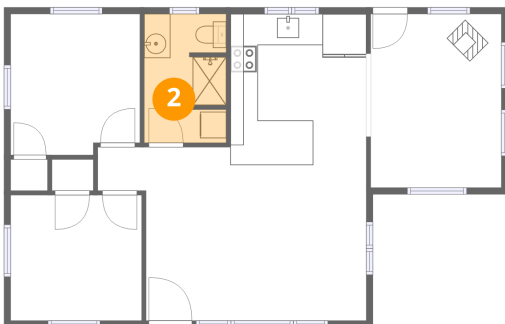

 **2** Bedrooms

 **1** Bathrooms

Home data report

236 Wiscasset Road, Highland Lakes, Sussex County, New Jersey, United States, 07422

Room dimensions

Floor 1

Total:771sqft Excluded: 0sqft

#		Dimensions	sqft	Counted as living area
1	Dining Area	9'11" x 13'3"	131 sq. ft	Yes
2	Bath	6'3" x 9'10"	61 sq. ft	Yes
3	Bedroom	10'0" x 9'7"	95 sq. ft	Yes
4	Living Room	20'6" x 13'3"	271 sq. ft	Yes
5	Primary Bedroom	9'10" x 10'9"	106 sq. ft	Yes
6	Kitchen	10'4" x 10'2"	105 sq. ft	Yes

236 Wiscasset Road, Highland Lakes, Sussex County, New Jersey, United States, 07422

1 Floor 1 - Dining Area

Dimensions: 9'11" x 13'3"
Area: 131 sq. ft
Counted as living area: Yes

Heated: Yes
Finished: Yes
Enclosed: Yes
Contiguous: Yes
Permitted: Yes
Wet space: No
Addition: No
Conversion: No

2 Floor 1 - Bath

Dimensions: 6'3" x 9'10"
Area: 61 sq. ft
Counted as living area: Yes

Heated: Yes
Finished: Yes
Enclosed: Yes
Contiguous: Yes
Permitted: Yes
Wet space: Yes
Addition: No
Conversion: No

236 Wiscasset Road, Highland Lakes, Sussex County, New Jersey, United States, 07422

3 Floor 1 - Bedroom

Dimensions: 10'0" x 9'7"
Area: 95 sq. ft
Counted as living area: Yes

Heated: Yes
Finished: Yes
Enclosed: Yes
Contiguous: Yes
Permitted: Yes
Wet space: No
Addition: No
Conversion: No

4 Floor 1 - Living Room