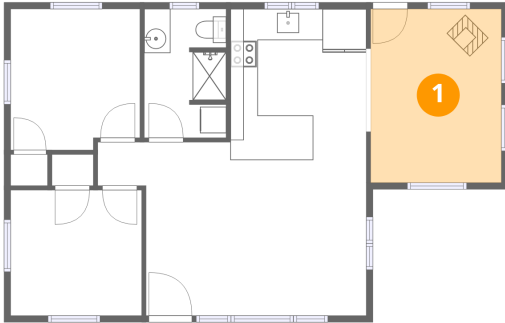

 **2** Bedrooms

 **1** Bathrooms

Home data report

236 Wiscasset Road, Highland Lakes, Sussex County, New Jersey, United States, 07422

Room dimensions

Floor 1

Total:771sqft Excluded: 0sqft

#		Dimensions	sqft	Counted as living area
1	Dining Area	9'11" x 13'3"	131 sq. ft	Yes
2	Bath	6'3" x 9'10"	61 sq. ft	Yes
3	Bedroom	10'0" x 9'7"	95 sq. ft	Yes
4	Living Room	20'6" x 13'3"	271 sq. ft	Yes
5	Primary Bedroom	9'10" x 10'9"	106 sq. ft	Yes
6	Kitchen	10'4" x 10'2"	105 sq. ft	Yes

236 Wiscasset Road, Highland Lakes, Sussex County, New Jersey, United States, 07422

1 Floor 1 - Dining Area

Dimensions: 9'11" x 13'3"
Area: 131 sq. ft
Counted as living area: Yes

Heated: Yes
Finished: Yes
Enclosed: Yes
Contiguous: Yes
Permitted: Yes
Wet space: No
Addition: No
Conversion: No

2 Floor 1 - Bath

Dimensions: 6'3" x 9'10"
Area: 61 sq. ft
Counted as living area: Yes

Heated: Yes
Finished: Yes
Enclosed: Yes
Contiguous: Yes
Permitted: Yes
Wet space: Yes
Addition: No
Conversion: No

236 Wiscasset Road, Highland Lakes, Sussex County, New Jersey, United States, 07422