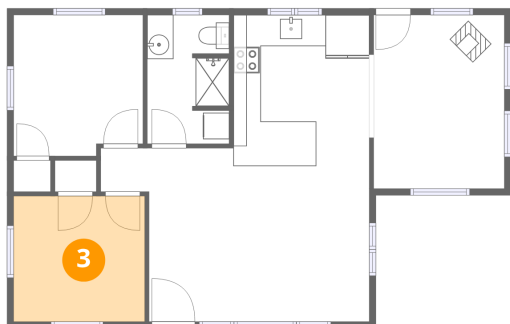

2 Floor 1 - Bath

Dimensions: 6'3" x 9'10"
Area: 61 sq. ft
Counted as living area: Yes

Heated: Yes
Finished: Yes
Enclosed: Yes
Contiguous: Yes
Permitted: Yes
Wet space: Yes
Addition: No
Conversion: No

236 Wiscasset Road, Highland Lakes, Sussex County, New Jersey, United States, 07422

3 Floor 1 - Bedroom

Dimensions: 10'0" x 9'7"
Area: 95 sq. ft
Counted as living area: Yes

Heated: Yes
Finished: Yes
Enclosed: Yes
Contiguous: Yes
Permitted: Yes
Wet space: No
Addition: No
Conversion: No

4 Floor 1 - Living Room

Dimensions: 20'6" x 13'3"
Area: 271 sq. ft
Counted as living area: Yes

Heated: Yes
Finished: Yes
Enclosed: Yes
Contiguous: Yes
Permitted: Yes
Wet space: No
Addition: No
Conversion: No

5 Floor 1 - Primary Bedroom